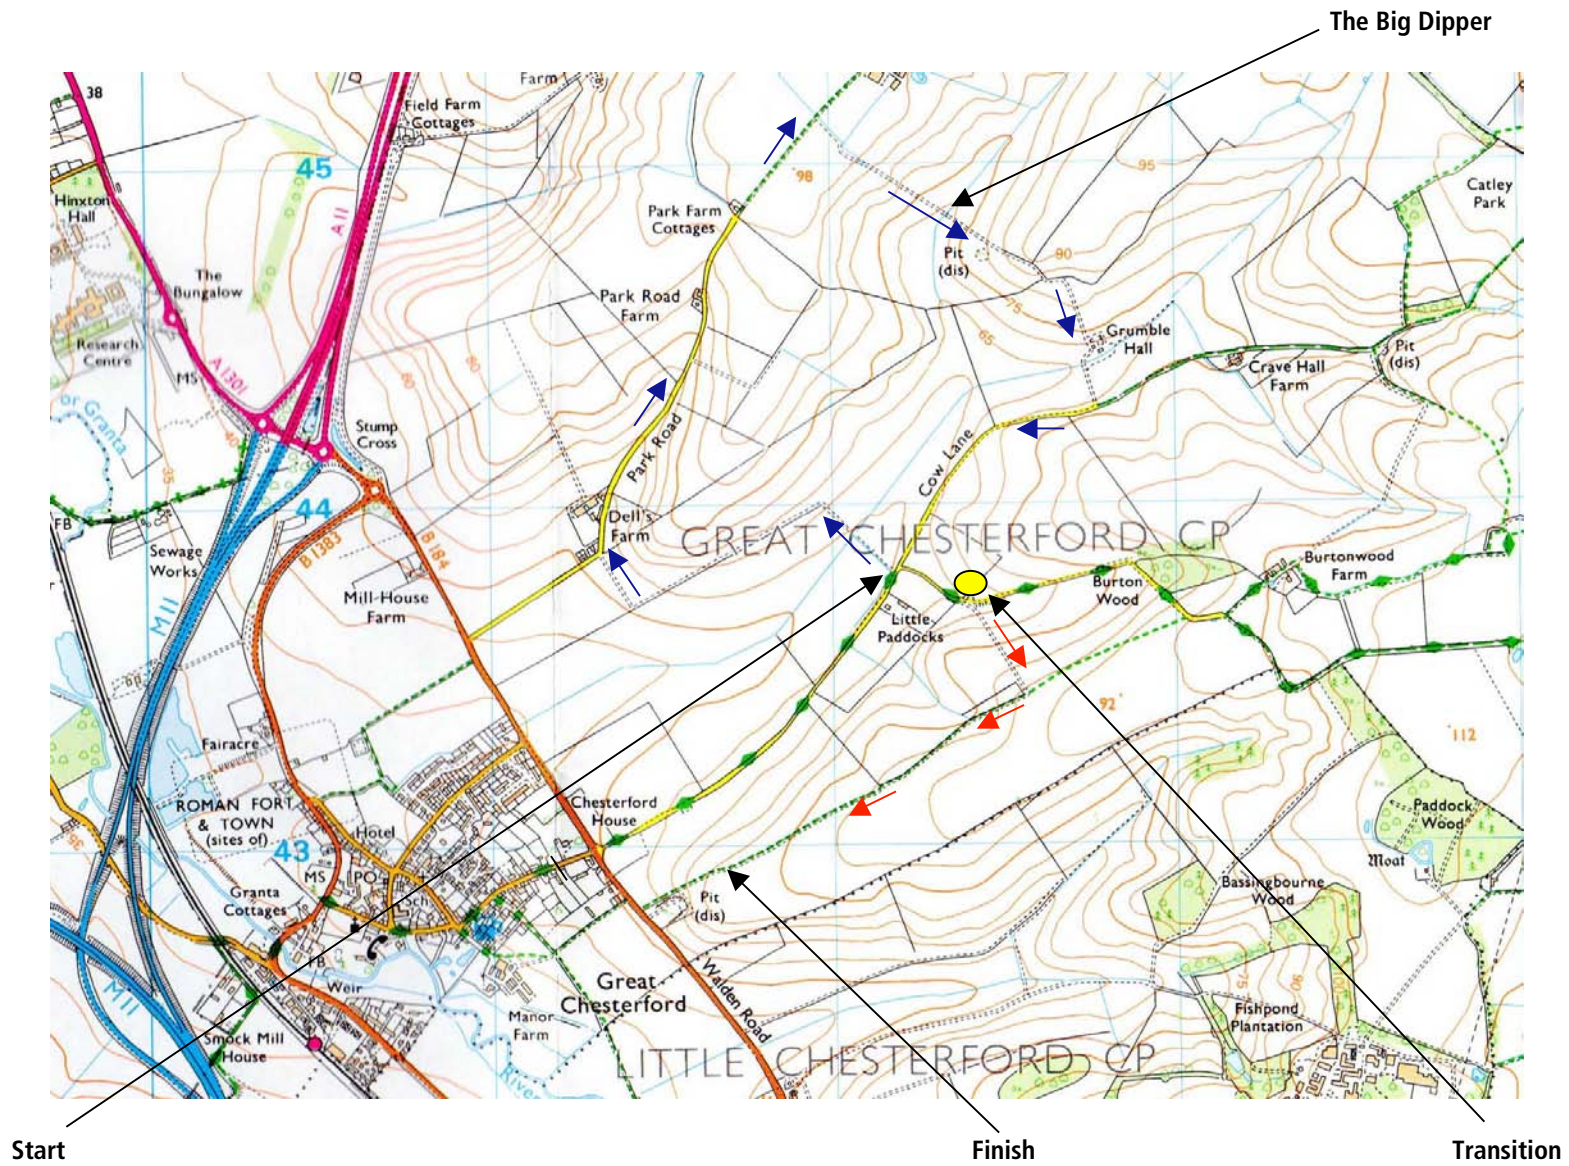

WaldenTRI – Great Chesterford Duathlon Route

- ➡ One loop Running – two loops bike
 Transition
- ➡ Finish Run